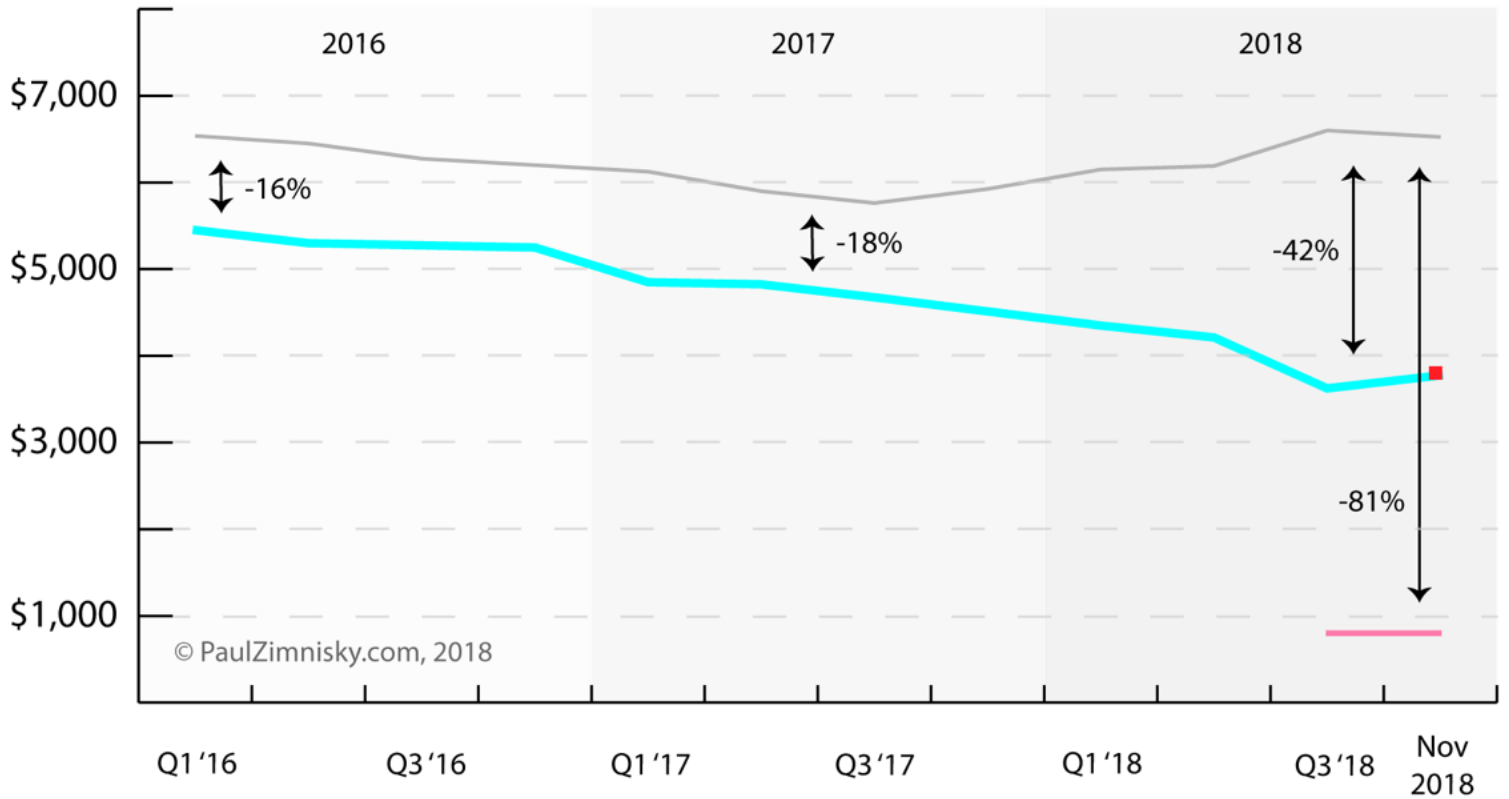

Generic 1-Carat Lab-created Diamond Price

Versus Natural, LC Lightbox and LC GWL Diamond

Price of 1-carat diamond in USD

© PaulZimnisky.com, 2018

- Generic Lab-created Diamond (Round, VS1, G-F, VG/Ideal)
- Generic Natural Diamond (Round, VS1, G-F, VG/Ideal)
- Lightbox Lab-created Diamond (NOT GRADED, Princess, ~VS, ~Near-colorless, ~VG/Ideal)
- Grown With Love Lab-created Diamond (SET IN 14K GOLD, Round, SI, H-I, VG/Ideal)

Notes:

- *Generic diamond prices based on average survey of offer prices by category sampled from prominent online diamond retailers, surveys taken mid-quarter
- *Lightbox price based on Lightbox website offer price
- *Grown With Love price based on JCPenney website offer price in November 2018